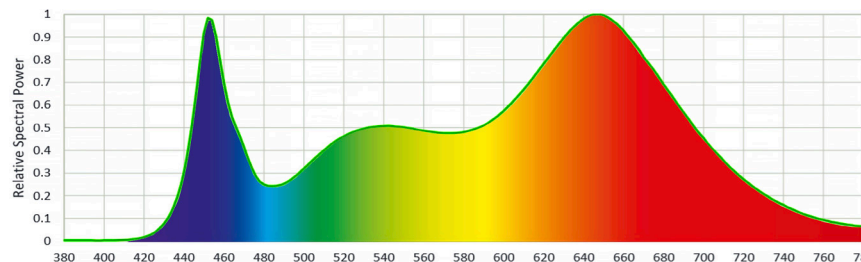

Titan LED Grow Green Series Tube Light Multi Level Hydroponic Testing Stations Shown

Spectral Analysis Curves of Titan LED's Grow Green Formula

Titan LED engineers have made amazing strides when it comes to traditional LED light output. Continuing in Titan's premium quality only standards, the Grow Green Series required a whole new approach to reach Titan's Tube LED light output design goals. Titan LED's research partners coupled with Titans own multi level testing area's have helped us develop a tested and proven "Real Life Proprietary Formula" that grows green at an incredible rate. By scientifically focusing the color spectrum to fit plant growing requirements, Titan LED is confident the Grow Green Series will help you produce years of great harvest.

Specifications - Light Output

Total Lumen Output: 2,436 lm
Photon Flux: 48.6 $\mu\text{mol/s}$
Efficiency: 1.7 $\mu\text{mol/ J}$
CRI: 82
CCT: 3490K
Lighting Angle: 135°

Specifications - Electrical

Voltage Range:	120 - 277V
Voltage	120 V
Frequency	60.0 Hz
Current	0.241 A
Power	28.6 W
Drive Current	800 mA
Power Factor	.99
Luminous Efficacy	244.0 lm/W
	(lm: 400-700nm; W 360 - 830nm)
THD	4.7 %
Voltage	277 V
Frequency	60.0 Hz
Current	0.122 A
Power	29.2 W
Drive Current	800 mA
Power Factor	.86
Luminous Efficacy	244.0 lm/W
	(lm: 400-700nm; W 360 - 830nm)
THD	13 %

Specifications - Mechanical

LED Count: 99 Mid Power
Lumileds Luxeon LED top tier Diodes
Dimensions: 47-7/8" L x 1-1/16" W x 3/4" H
Net Weight: 0.9 lbs / 0.4 kg
Ultra Durable, Vibration and Shock Resistant
Polycarbonate Clear Lensing
No Flickering, No Noise
No Hazardous Mercury or Toxic Chemicals
Extruded USA 6063 Aluminum Heat Sink
Over 96 Percent Recyclable
Locking D/C Connector
Proprietary Blue ABS End Caps
Non Conductive Dura Flex ABS Bi-Pins

Driver SKU

17-1CH-DR800-ND

Titan LED wirewhip is required for driver connection and included with each tube.

Product SKU

17C-4-99-8-Growlight-HO
17C-T5-99-8-Growlight-HO