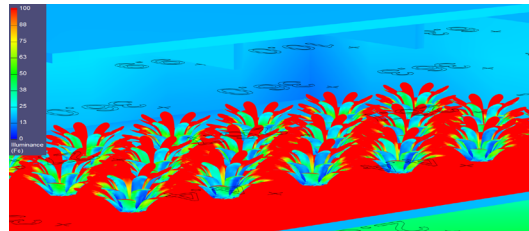

Photo-Metric Performace Illustration

Horizontal Numbers of 36.0 are calculated in PPF $\mu\text{mol/s}\cdot\text{Sq.m}$ @ 1Ft
Pseudo Illuminance in footcandle shown in vertical left window calculated @ 2Ft