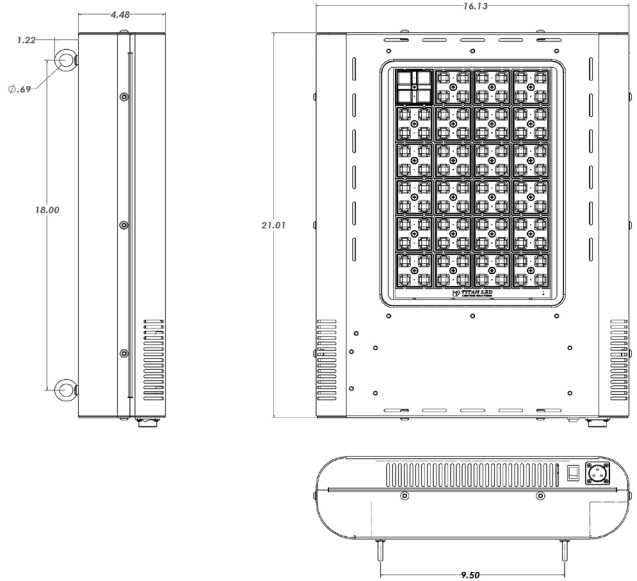

## PEAK PAR (PPFD)\*

HEIGHT	PEAK (PPFD)	COVERAGE
12"	2725	2.5'x2.5'
18"	1280	3'x3'
24"	870	3.5'x3.5'
30"	625	4'x4'

Testing Performed in 5x5 Reflective Tent

Included with every Apex 300 Grow Light:

Pair: Grow Light Pulley System

## DIMENSIONS

Apex 300 Grow Light	<b>Length</b>	<b>Width</b>	<b>Height</b>	<b>Weight</b>
	<b>21"</b> 533.55mm	<b>16.13"</b> 409.58mm	<b>4.5"</b> 144.87mm	<b>20 lbs</b> 9.07 kg