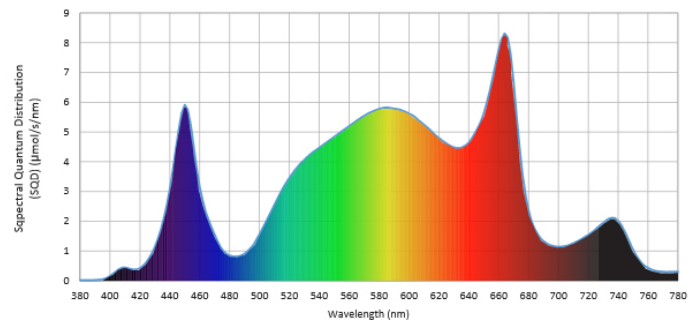

Apex Full Spectrum +