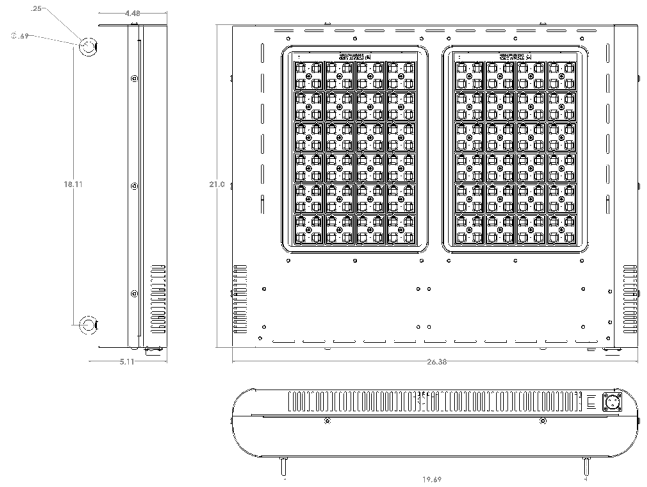

PEAK PAR (PPFD)*

HEIGHT	PEAK (PPFD)	COVERAGE
18"	2095	3'x3'
24"	1280	4'x4'
30"	870	4.5'x4.5'
36"	625	5'x5'

Testing Performed in 5x5 Reflective Tent

Included with every Apex 600 Grow Light:

Pair: Grow Light Pulley System

Pair: Grip Lick Y Cables

DIMENSIONS

Apex 600 Grow Light	Length	Width	Height	Weight
	21.01" 533.55mm	26.38" 670.56mm	4.48" 144.87mm	36.4 lbs 16.51 kg

Apex Full Spectrum +

Proudly Made in the U.S.A.

Contact: Presley's Produce