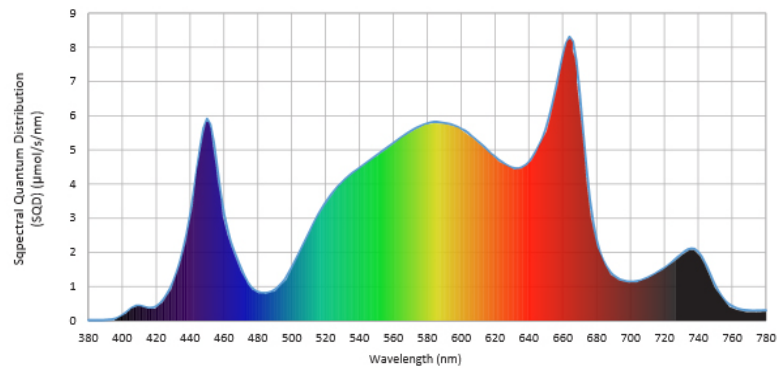

 @PresleysProduce

PresleysProduce.com

317.978.4826

APEX 600

**INCREASE YIELD
REDUCE HEAT
SAVE ENERGY**

Specifications

Spectrum	Apex Spectrum +
PPF	1190 $\mu\text{mol/s}$
PPE (Efficacy)	1.91 $\mu\text{mol/s}$
Mounting Height	.76m (30")
Dimming	0-10 V-Source
Thermal Management	ACC Technology®
Max Total Harmonic Distortion (THD)	8.3% @ 277Vac, 3.3% @ 120V
LED Rating	75,000 hrs
Max Ambient Temperature	-4° to 139° F / -20° to 59° C
BTU	1963
CRI	82
Average DLI	73.133 Mol/(Day m ²)
HID Wattage Equivalent	1000W
Max Flower	5' X 5'
Warranty	5-Year Standard Warranty
Actual Wattage	574.4W @ 120Vac, 562W @ 277Vac
AC Input Voltage	100-277Vac
Current (Amps)	4.806A @ 120V / 2.189A @ 277V
Power Factor	1.00 @ 120V / .93 @ 277V

PEAK PAR (PPFD)*

HEIGHT	PEAK (PPFD)	COVERAGE
18"	2095	3'x3'
24"	1280	4'x4'
30"	870	4.5'x4.5'
36"	625	5'x5'

Testing Performed in 5x5 Reflective Tent

Included with every Apex 600 Grow Light:

Pair: Grow Light Pulley System

Pair: Grip Lick Y Cables

DIMENSIONS

Apex 600 Grow Light	Length	Width	Height	Weight
	21.01" 533.55mm	26.38" 670.56mm	4.48" 144.87mm	36.4 lbs 16.51 kg

Apex Full Spectrum +

Proudly Made in the U.S.A.

Contact: Presley's Produce