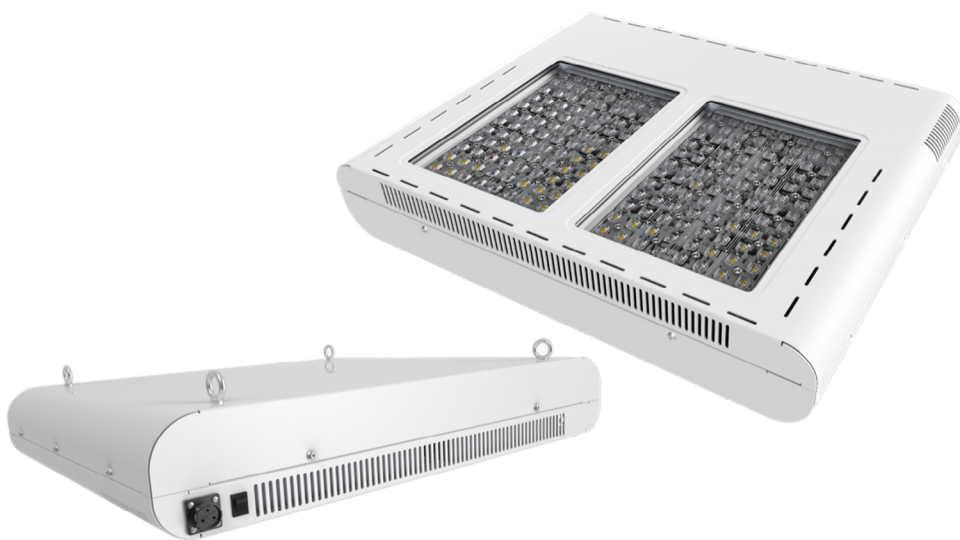

INCREASE YIELD · REDUCE HEAT · SAVE ENERGY

APEX 600

Maximum Coverage

Apex Full Spectrum +
(UV to Far Red) Light Spectrum

ACC - Thermal Management
Technology System Utilizing
Patented Active Chamber Cooling

 @PresleysProduce

PresleysProduce.com

317.978.4826

APEX 600

**INCREASE YIELD
REDUCE HEAT
SAVE ENERGY**

Specifications

Spectrum	Apex Spectrum +
PPF	1190 $\mu\text{mol/s}$
PPE (Efficacy)	1.91 $\mu\text{mol/s}$
Mounting Height	.76m (30")
Dimming	0-10 V-Source
Thermal Management	ACC Technology®
Max Total Harmonic Distortion (THD)	8.3% @ 277Vac, 3.3% @ 120V
LED Rating	75,000 hrs
Max Ambient Temperature	-4° to 139° F / -20° to 59° C
BTU	1963
CRI	82
Average DLI	73.133 Mol/(Day m ²)
HID Wattage Equivalent	1000W
Max Flower	5' X 5'
Warranty	5-Year Standard Warranty
Actual Wattage	574.4W @ 120Vac, 562W @ 277Vac
AC Input Voltage	100-277Vac
Current (Amps)	4.806A @ 120V / 2.189A @ 277V
Power Factor	1.00 @ 120V / .93 @ 277V

PEAK PAR (PPFD)*

HEIGHT	PEAK (PPFD)	COVERAGE
18"	2095	3'x3'
24"	1280	4'x4'
30"	870	4.5'x4.5'
36"	625	5'x5'

Testing Performed in 5x5 Reflective Tent

Included with every Apex 600 Grow Light:

Pair: Grow Light Pulley System

Pair: Grip Lick Y Cables

DIMENSIONS

Apex 600 Grow Light	Length	Width	Height	Weight
	21.01" 533.55mm	26.38" 670.56mm	4.48" 144.87mm	36.4 lbs 16.51 kg

Apex Full Spectrum +

Proudly Made in the U.S.A.

Contact: Presley's Produce